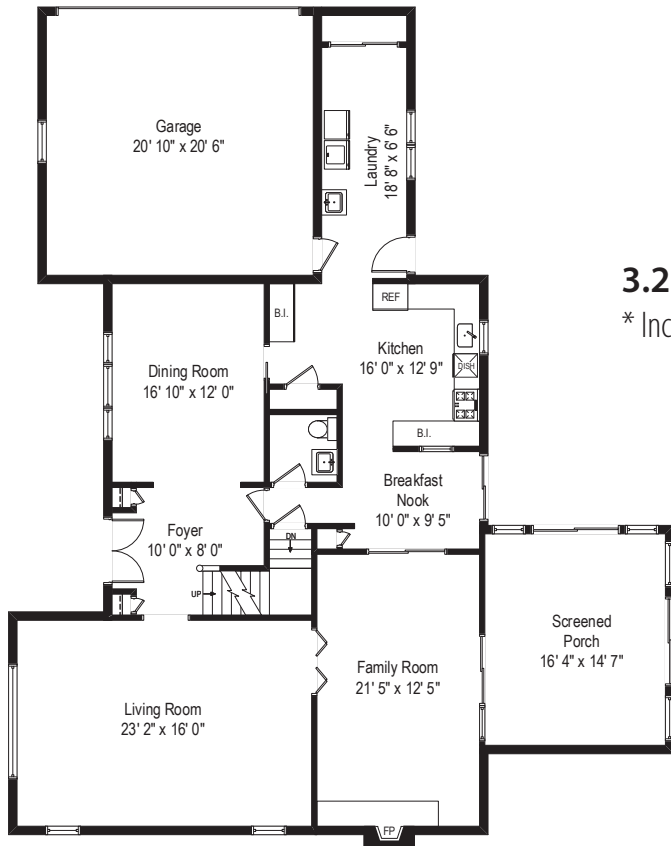

1389 Wincanton Drive

3.250 SQ.FT.
* Includes garage

1389 Wincanton Drive - Deerfield, IL 60015

First Level

All dimensions are approximate. This plan is for marketing purposes only.

1389 Wincanton Drive - Deerfield, IL 60015

Second Level

All dimensions are approximate. This plan is for marketing purposes only.

1389 Wincanton Drive - Deerfield, IL 60015

Lower Level