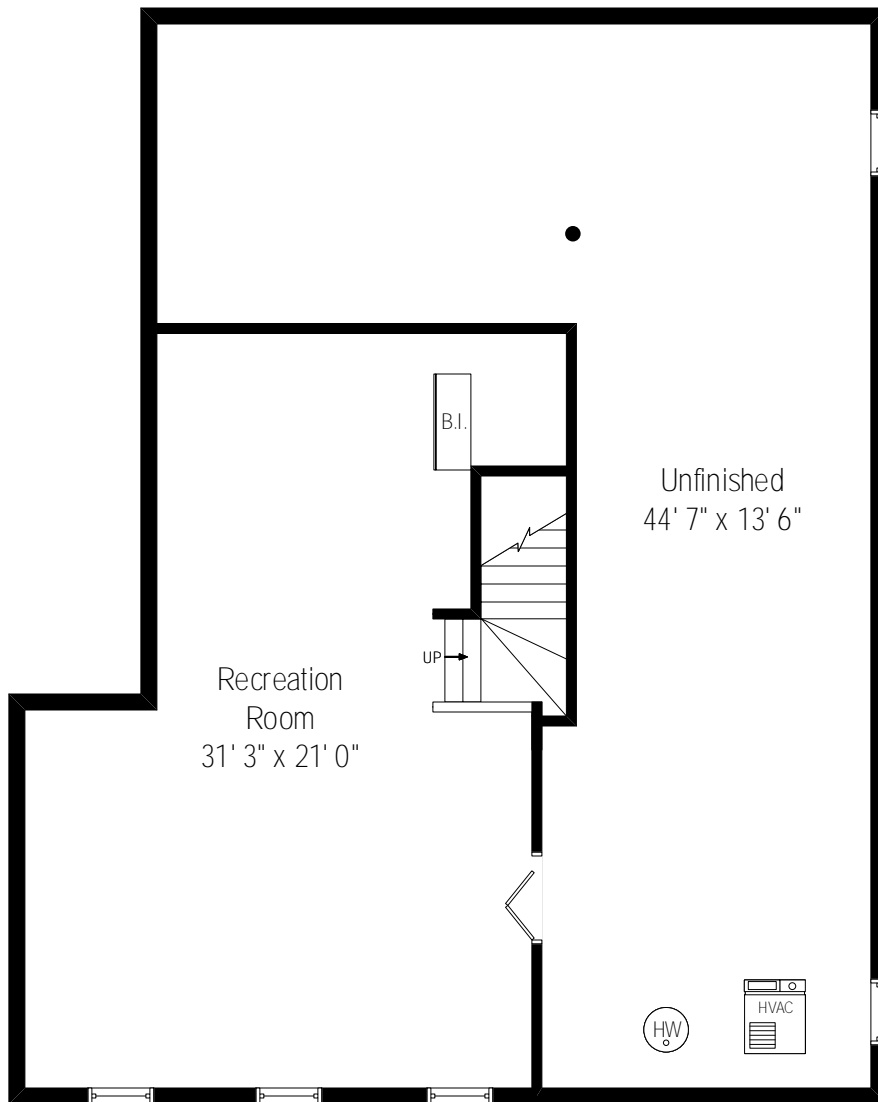

1389 Wincanton Drive

3.250 SQ.FT.
* Includes garage

1389 Wincanton Drive - Deerfield, IL 60015

First Level

All dimensions are approximate. This plan is for marketing purposes only.

1389 Wincanton Drive - Deerfield, IL 60015

Second Level

All dimensions are approximate. This plan is for marketing purposes only.

1389 Wincanton Drive - Deerfield, IL 60015

Lower Level