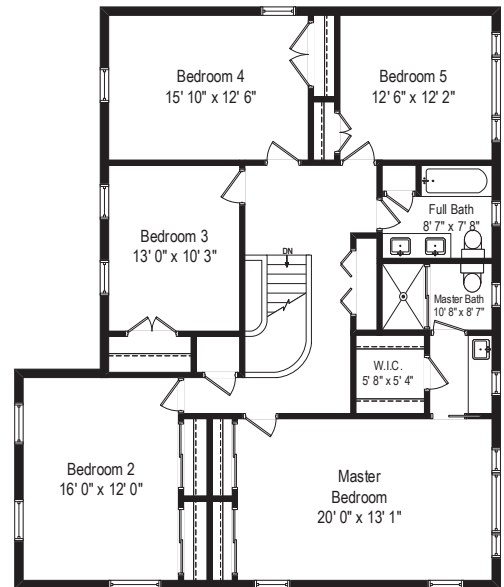

1389 Wincanton Drive

3.250 SQ.FT.
* Includes garage

1389 Wincanton Drive - Deerfield, IL 60015

First Level

All dimensions are approximate. This plan is for marketing purposes only.

1389 Wincanton Drive - Deerfield, IL 60015

Second Level

All dimensions are approximate. This plan is for marketing purposes only.

1389 Wincanton Drive - Deerfield, IL 60015

Lower Level