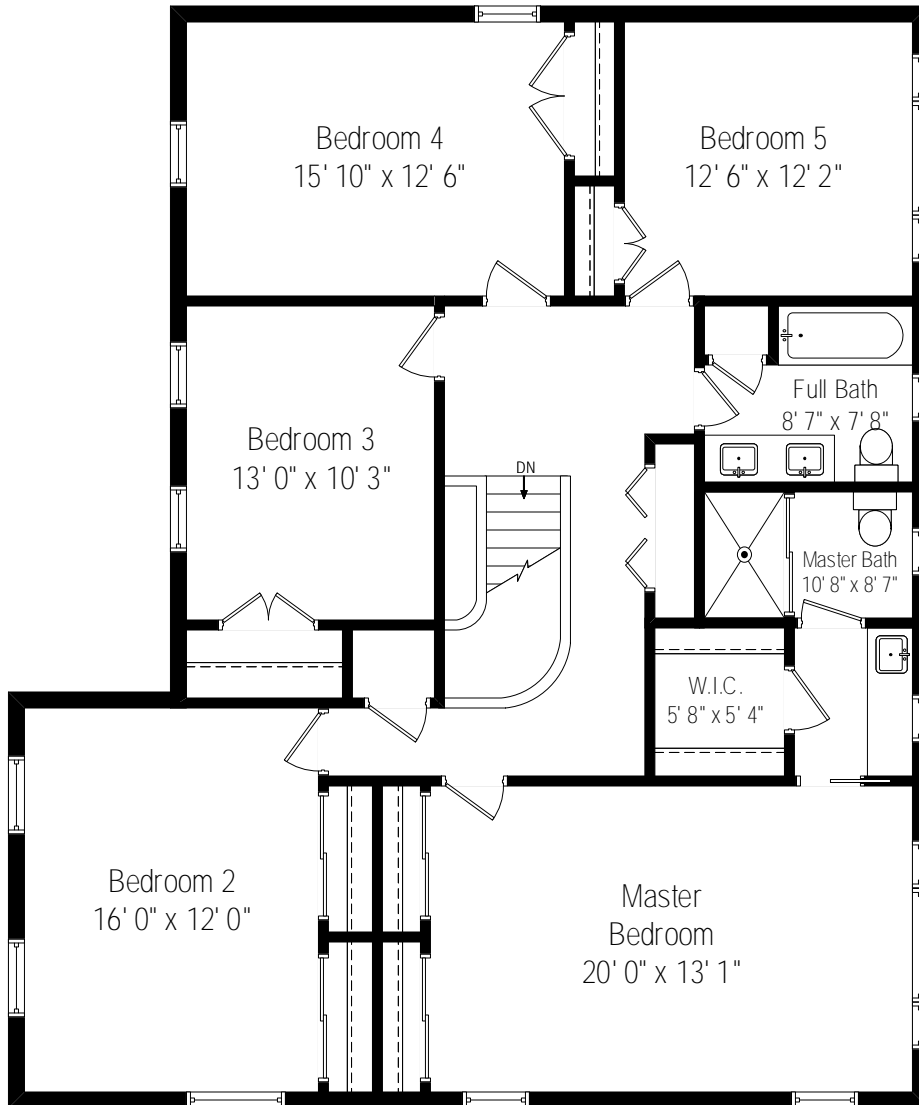

1389 Wincanton Drive

3.250 SQ.FT.
* Includes garage

1389 Wincanton Drive - Deerfield, IL 60015

First Level

All dimensions are approximate. This plan is for marketing purposes only.

1389 Wincanton Drive - Deerfield, IL 60015

Second Level

All dimensions are approximate. This plan is for marketing purposes only.

1389 Wincanton Drive - Deerfield, IL 60015

Lower Level