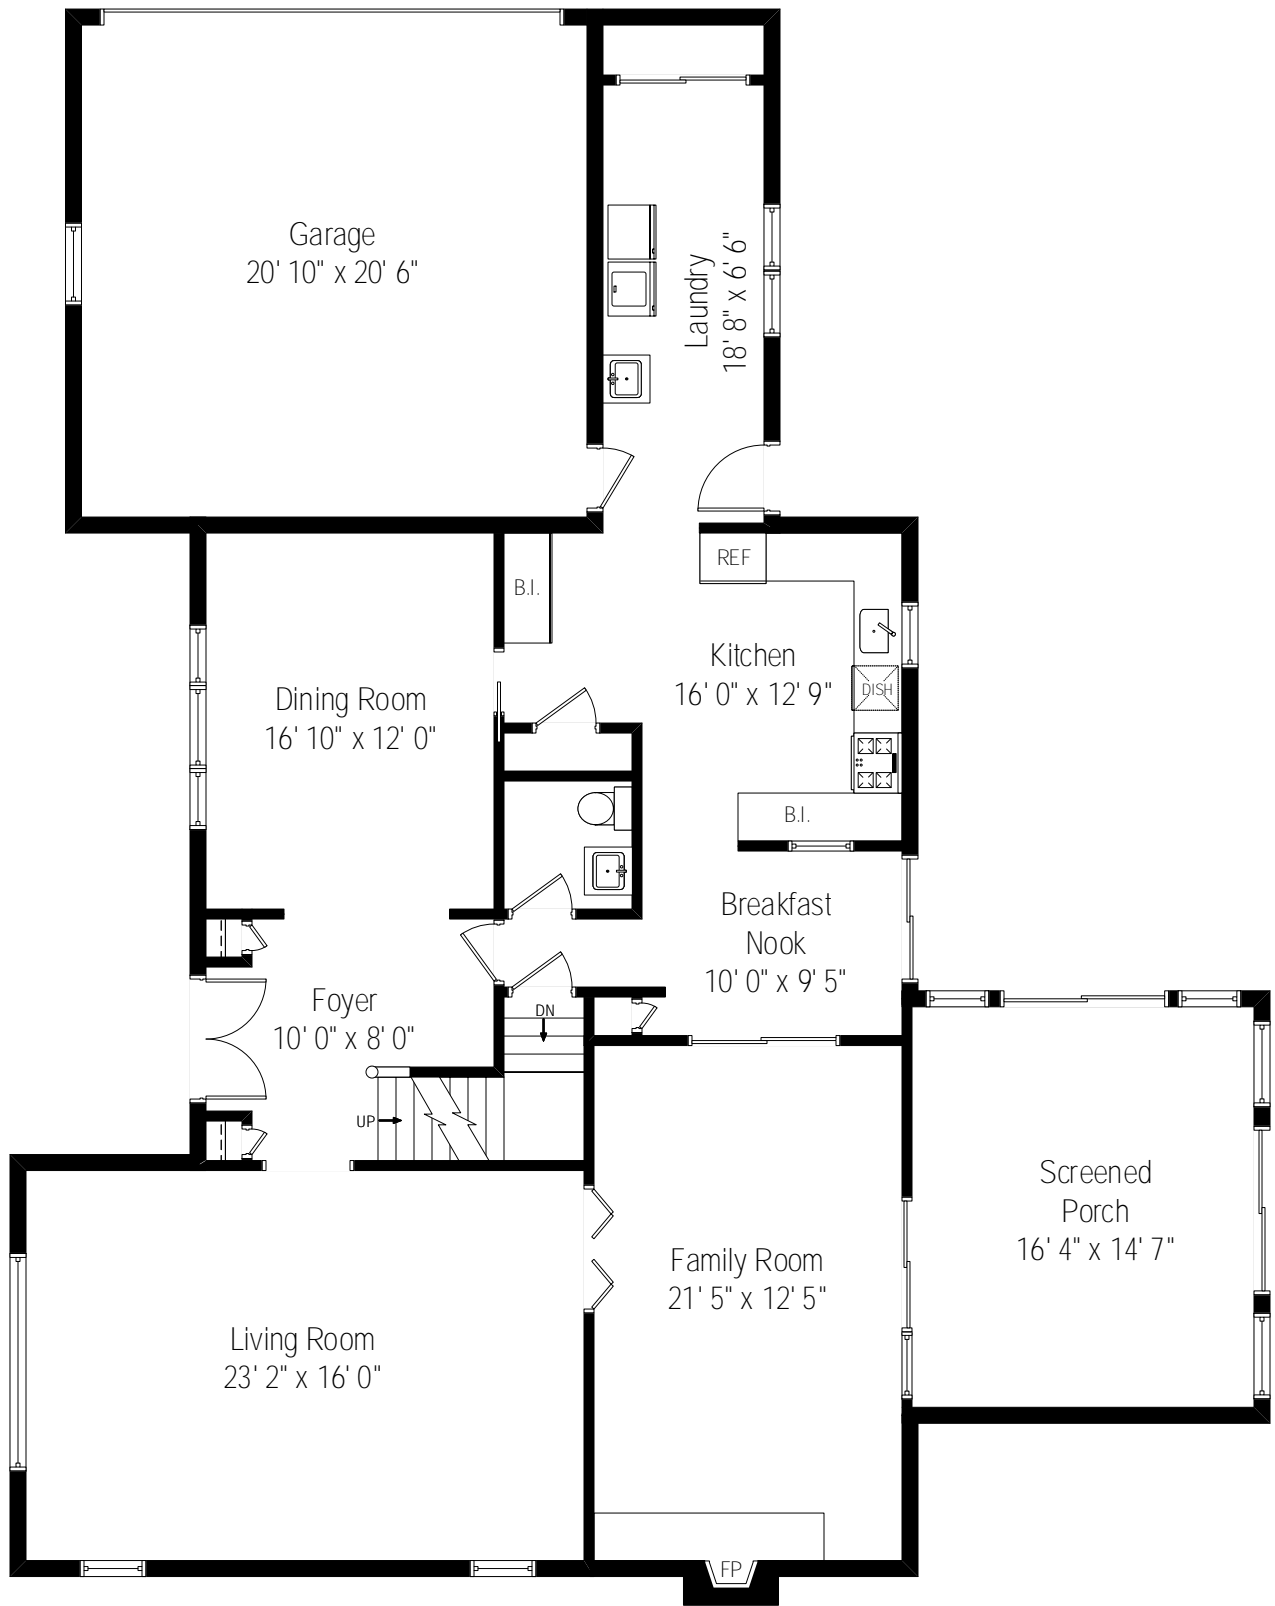

1389 Wincanton Drive

3.250 SQ.FT.
* Includes garage

1389 Wincanton Drive - Deerfield, IL 60015

First Level

All dimensions are approximate. This plan is for marketing purposes only.

1389 Wincanton Drive - Deerfield, IL 60015

Second Level

All dimensions are approximate. This plan is for marketing purposes only.

1389 Wincanton Drive - Deerfield, IL 60015

Lower Level