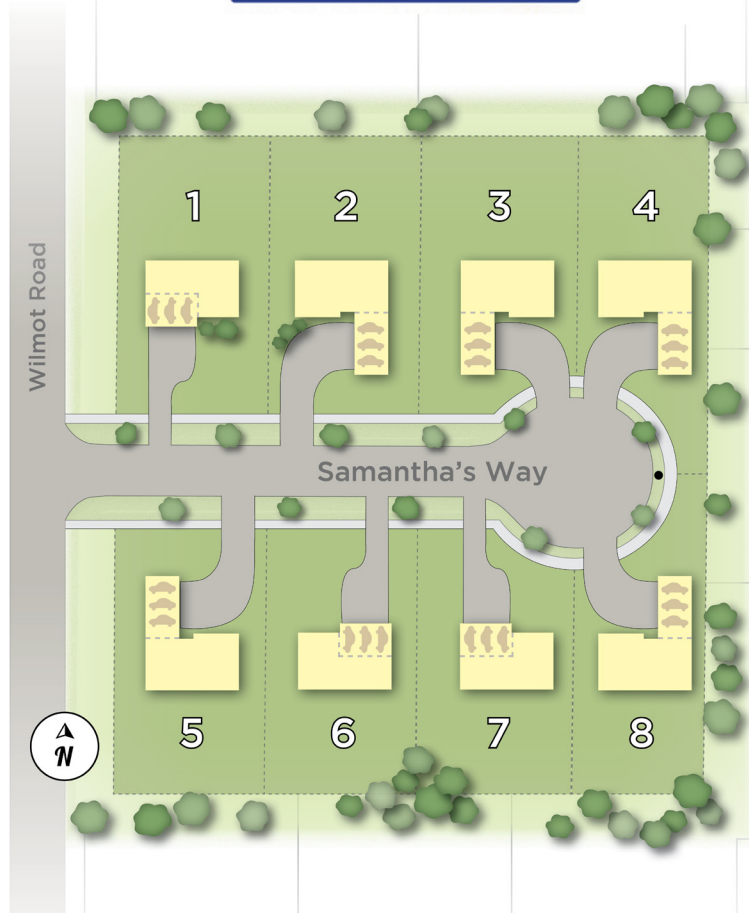

**FIDELITY**  
W E S

# Samantha's Way of Deerfield

**75' x 150' Lots**

**+/- 4,000 sf incl. basement  
4 bedroom - 2.5 bath  
3 car garage**

**Deerfield High School  
(Dist. 113)**

**Caruso Middle School**

**South Park Elementary  
(Dist. 109)**